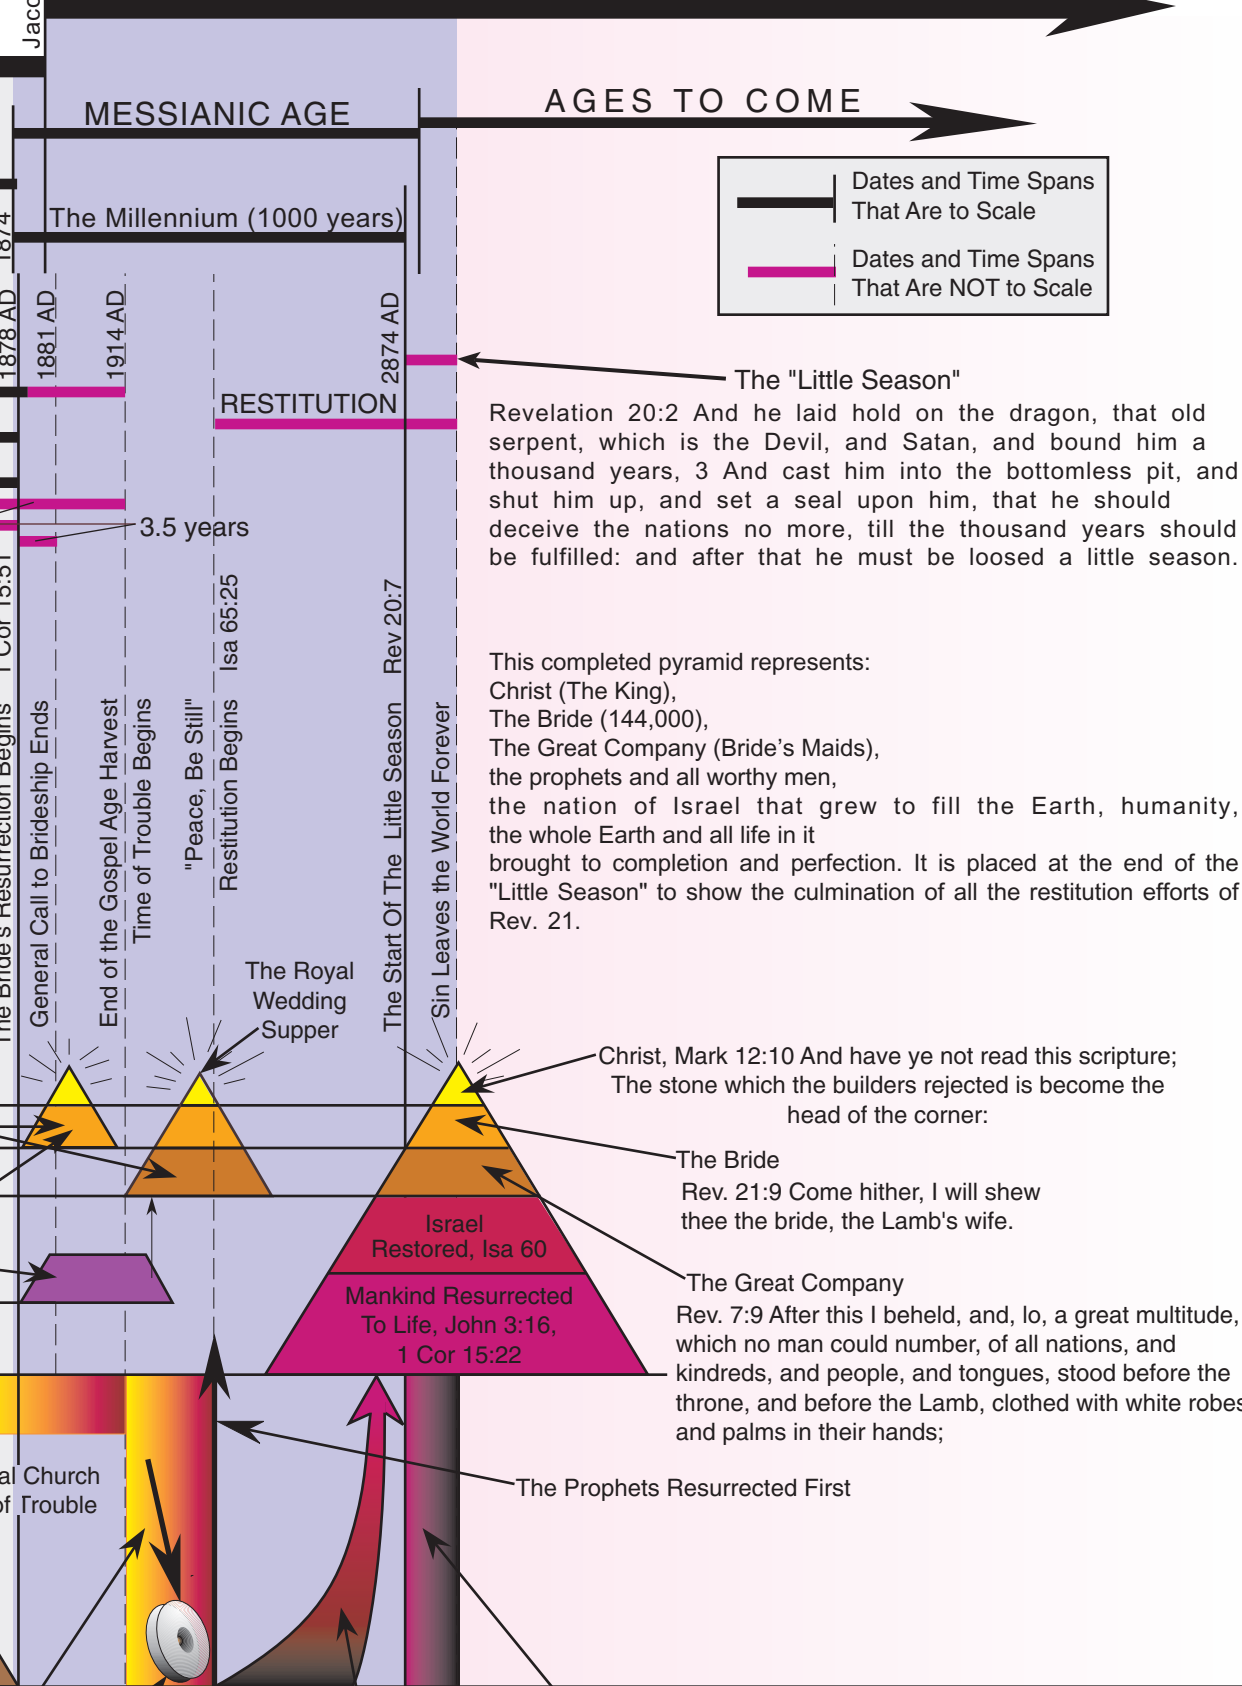

Earth-Plan 7000

FIRST DISPENSATION

Gen.6:3 And the LORD said, My spirit shall not always strive with man, for that he also [is] flesh: yet his days shall be an hundred and twenty years.

SECOND DISPENSATION

THIRD DISPENSATION

— Dates and Time Spans That Are to Scale
— Dates and Time Spans That Are NOT to Scale