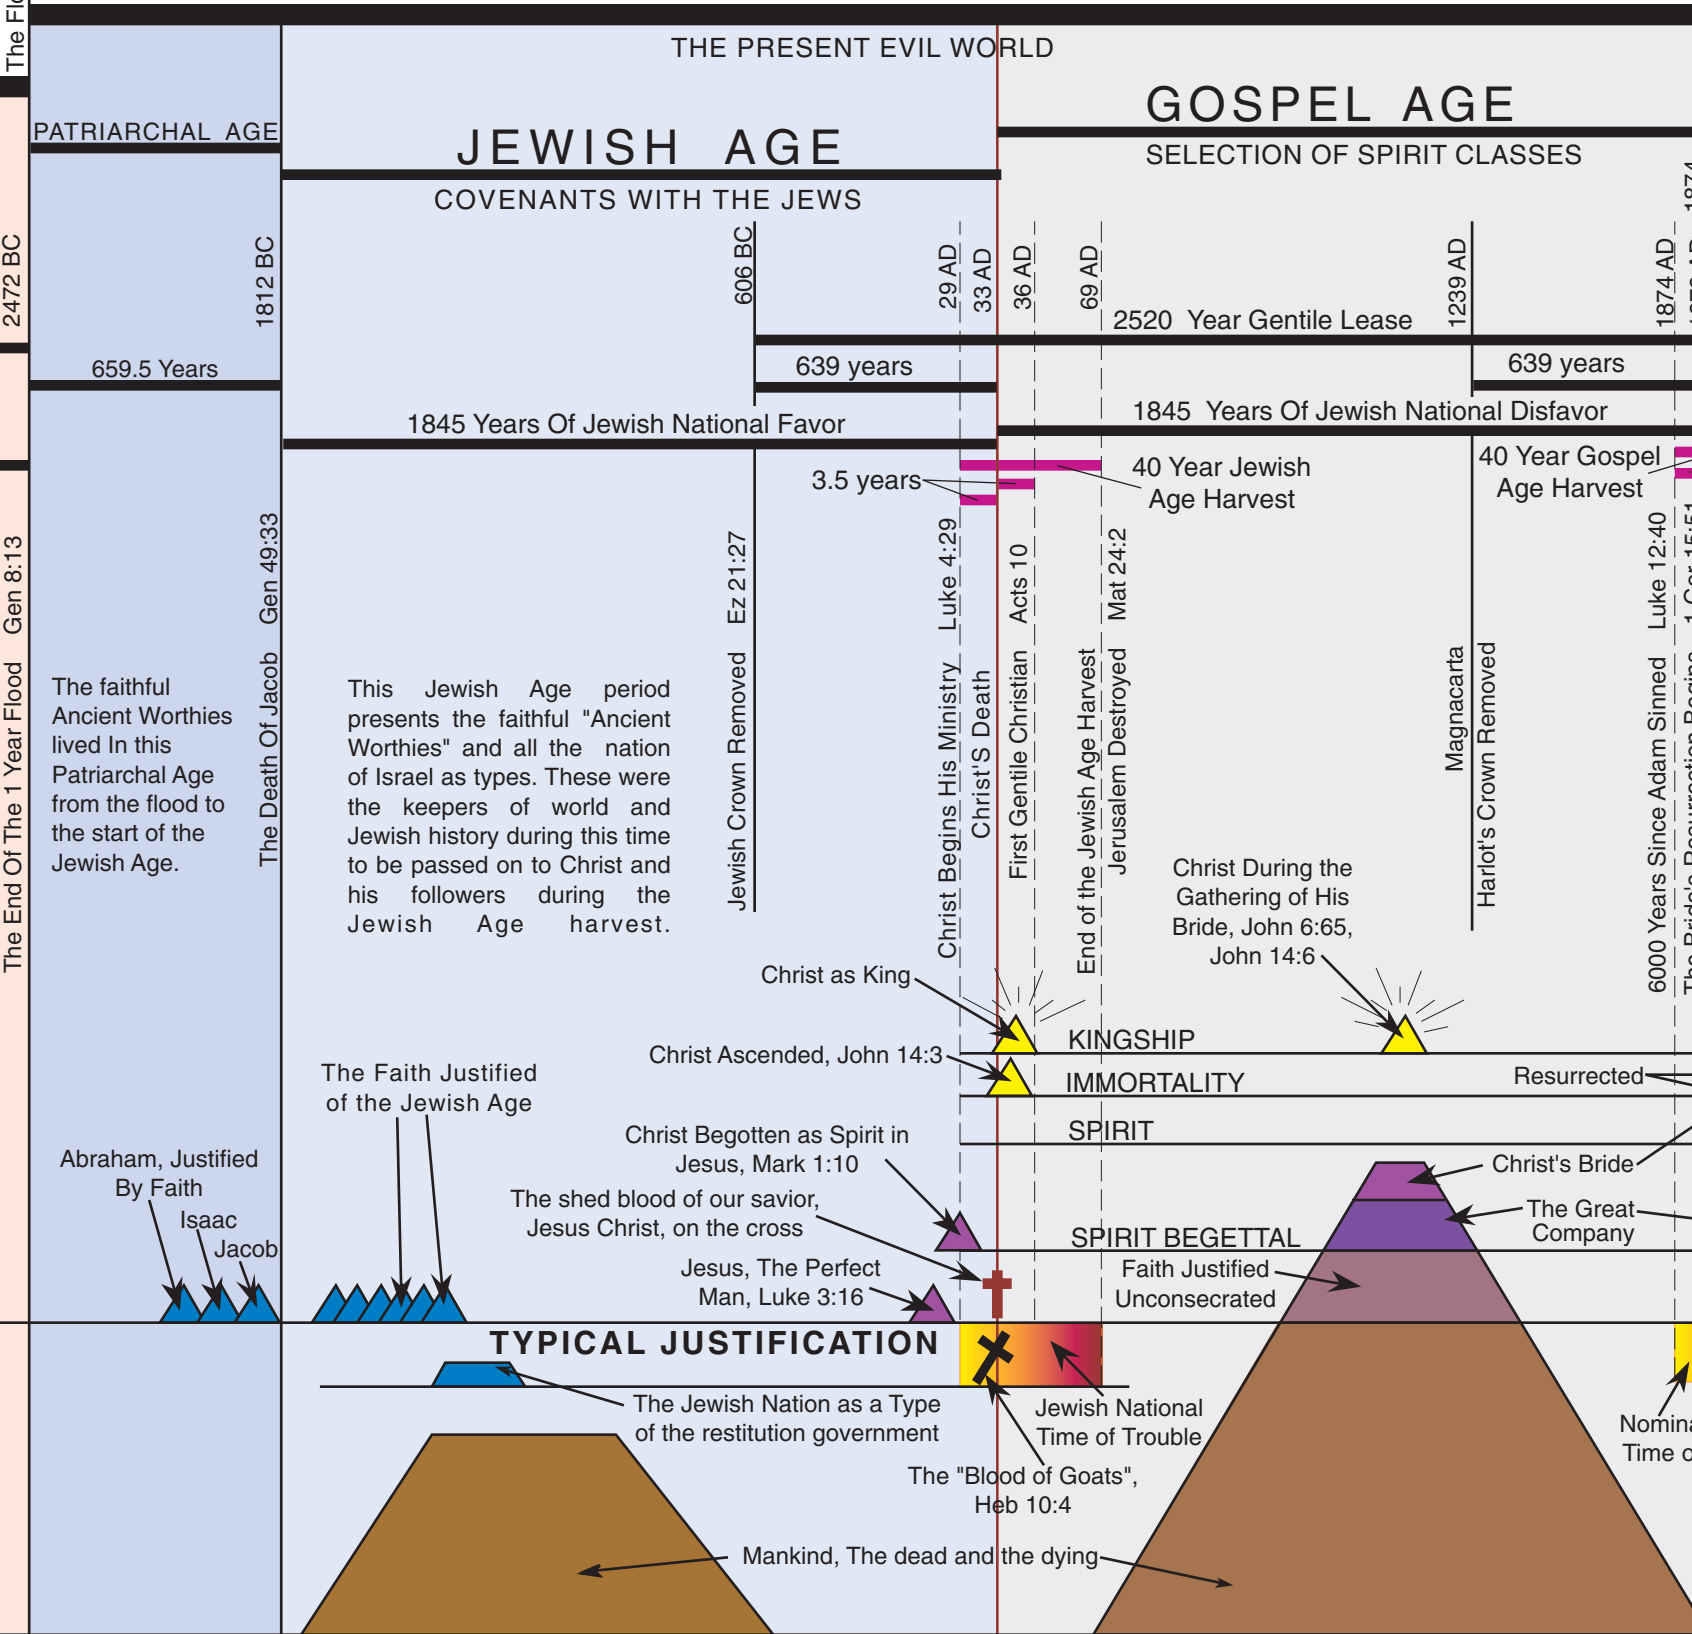

Earth-Plan 7000

FIRST DISPENSATION

Gen.6:3 And the LORD said, My spirit shall not always strive with man, for that he also [is] flesh: yet his days shall be an hundred and twenty years.

SECOND DISPENSATION

THIRD DISPENSATION

— Dates and Time Spans That Are to Scale
— Dates and Time Spans That Are NOT to Scale